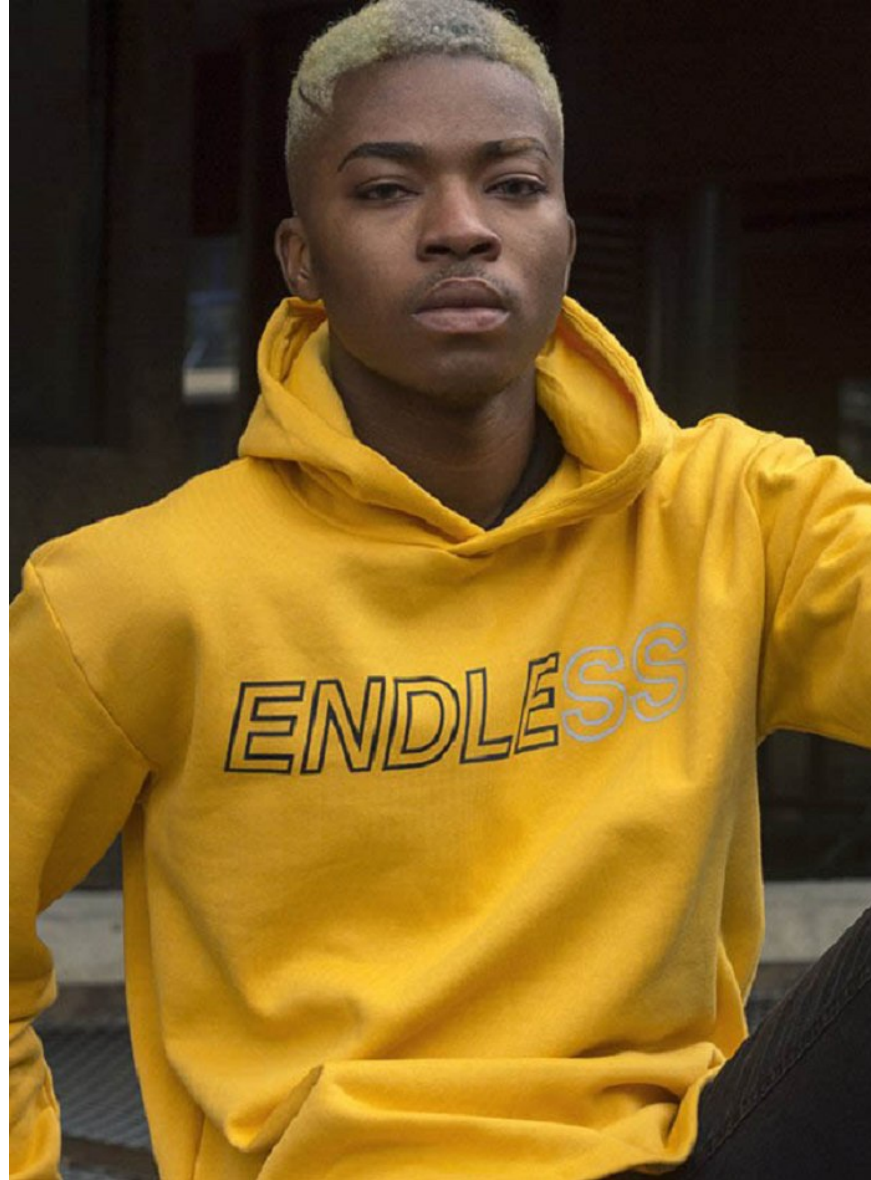

BΛMΞ

MIKAEL FRIMPONG

Height 184cm/6'0.5" Chest 82cm/32.5" Waist 65cm/25.5" Collar 35cm/14" Shoe 40 EU/7.5 US/7 UK Hair Brown Eyes Brown

BAME

MIKAEL FRIMPONG

Height 184cm/6'0.5" Chest 82cm/32.5" Waist 65cm/25.5" Collar 35cm/14" Shoe 40 EU/7.5 US/7 UK Hair Brown Eyes Brown