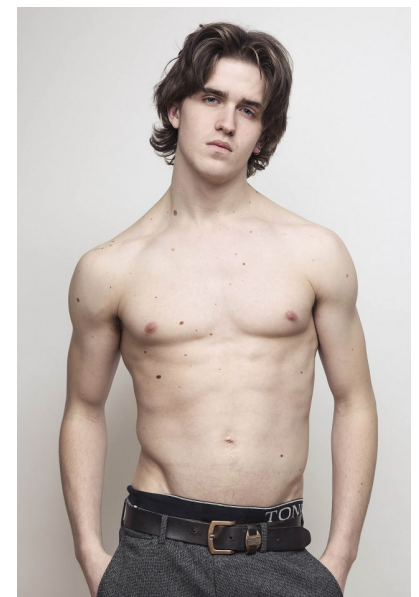

## JARON LAMMENS

Height 188cm/6'2" Chest 102cm/40" Waist 89cm/35" Collar 41cm/16"  
Shoe 11 UK Hair Brown Eyes Blue