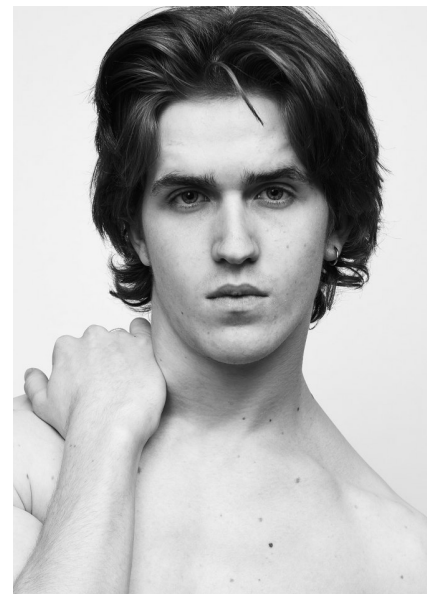

## JARON LAMMENS

Height 188cm/6'2" Chest 102cm/40" Waist 89cm/35" Collar 41cm/16"  
Shoe 11 UK Hair Brown Eyes Blue