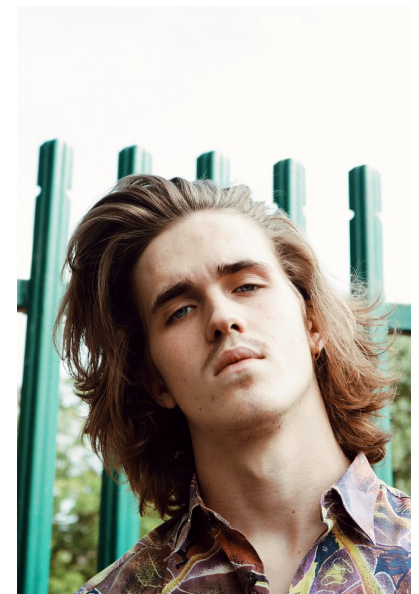

## JARON LAMMENS

Height 188cm/6'2" Chest 102cm/40" Waist 89cm/35" Collar 41cm/16"  
Shoe 11 UK Hair Brown Eyes Blue