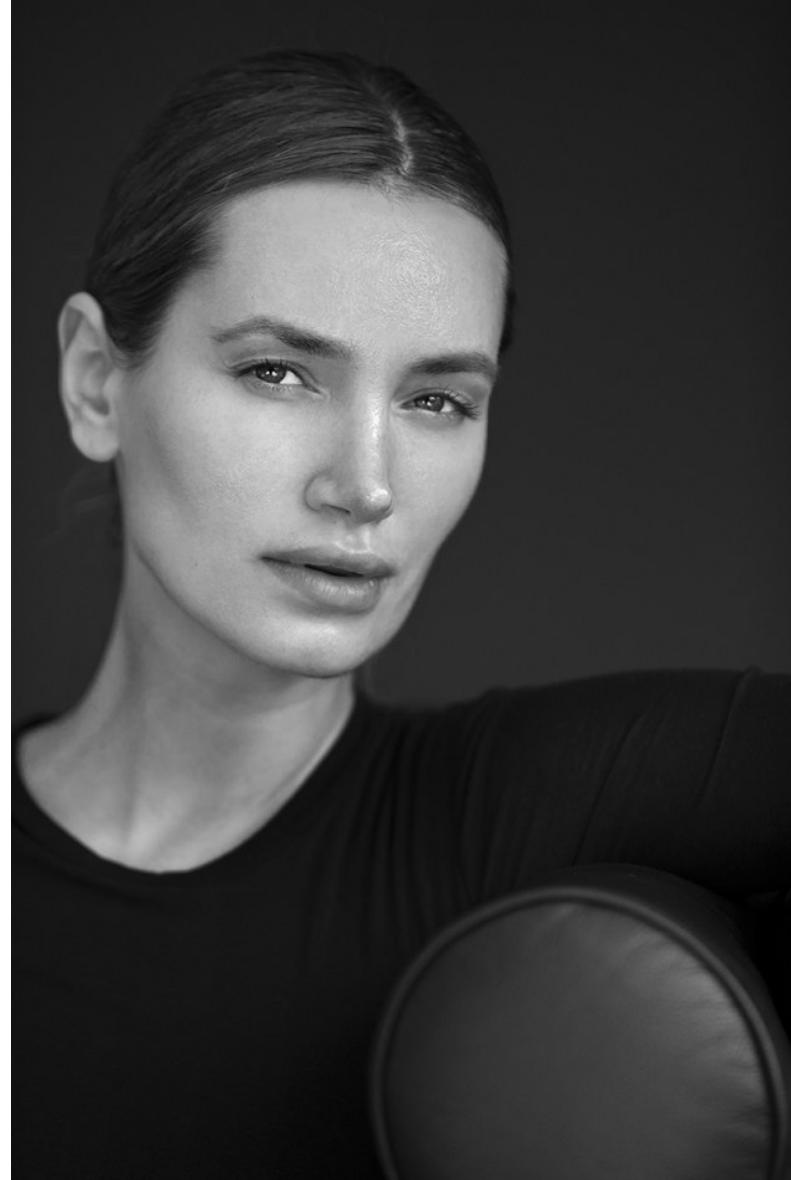

BAMEMODELS

ERIKA SADUNAITE

Height 175cm/5'9" Bust 86cm/34" B Waist 65cm/25.5" Hips 89cm/35" Dress 8 UK Shoe 6 UK Hair Blonde Eyes Green

BAMEMODELS

ERIKA SADUNAITE

Height 175cm/5'9" Bust 86cm/34" B Waist 65cm/25.5" Hips 89cm/35" Dress 8 UK Shoe 6 UK Hair Blonde Eyes Green

BAMEMODELS

ERIKA SADUNAITE

Height 175cm/5'9" Bust 86cm/34" B Waist 65cm/25.5" Hips 89cm/35" Dress 8 UK Shoe 6 UK Hair Blonde Eyes Green