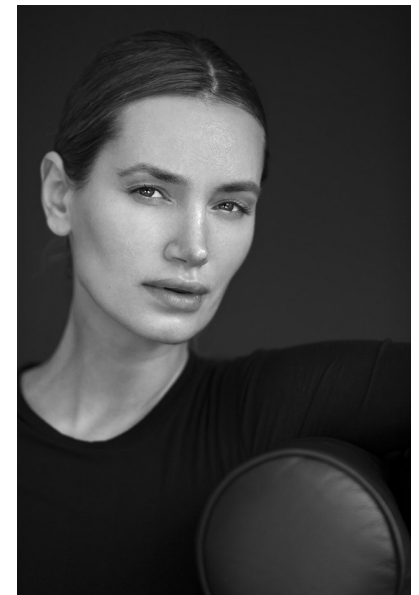

## ERIKA SADUNAITE

Height 175cm/5'9" Bust 86cm/34" B Waist 65cm/25.5" Hips 89cm/35"  
Dress 8 UK Shoe 6 UK Hair Blonde Eyes Green