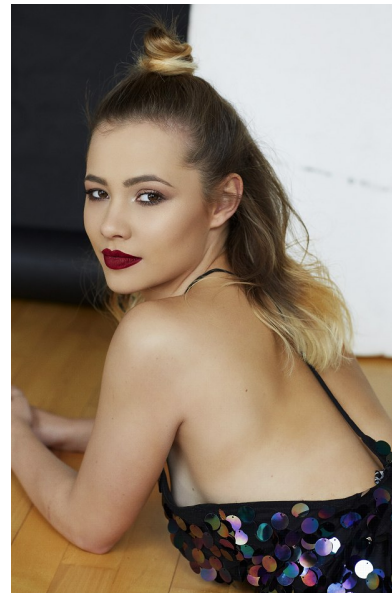

BETH HIGGS

Height 164cm/5'4.5" Bust 80cm/31.5" B Waist 62cm/24.5" Hips 81cm/32"  
Dress 36 EU/6 US/8 UK Shoe 38 EU/7 US/5 UK Hair Brown  
Eyes Brown

BAME

BAME Models, Studio 1a, 1 Stapleton Hall Road, London, N4 3QE  
Landline: 0207 190 9612