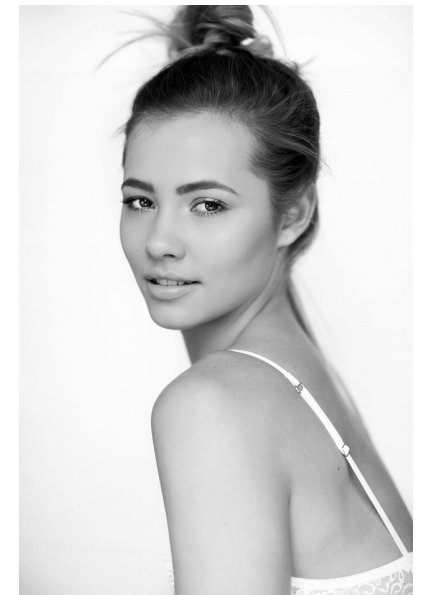

BETH HIGGS

Height 164cm/5'4.5" Bust 80cm/31.5" B Waist 62cm/24.5" Hips 81cm/32"  
Dress 36 EU/6 US/8 UK Shoe 38 EU/7 US/5 UK Hair Brown  
Eyes Brown

BAME

BAME Models, Studio 1a, 1 Stapleton Hall Road, London, N4 3QE  
Landline: 0207 190 9612