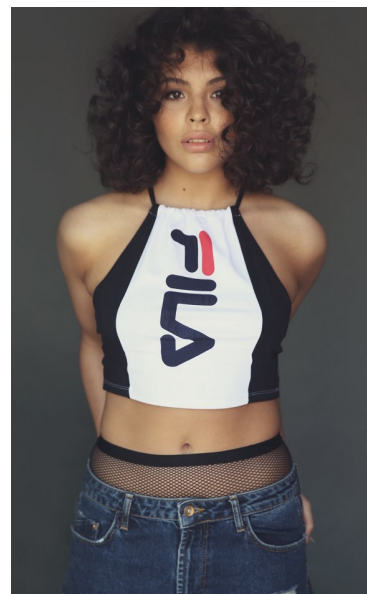

KATE IVORY JORDAN

Height 178cm/5'10" Bust 90cm/35.5" B Waist 74cm/29" Hips 98cm/38.5"
Dress 10 UK Shoe 7 UK Hair Dark Brown Eyes Brown

BAMEMODELS

BAME Models, Studio 1a, 1 Stapleton Hall Road, London, N4 3QE
Landline: +44 0207 190 9612