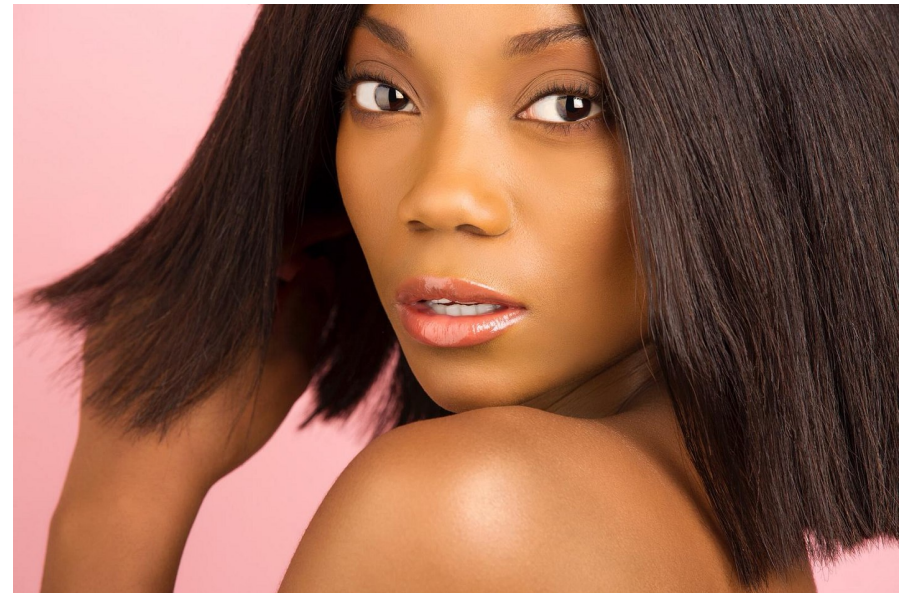

SHANNON MOSELY-LEFATOLA

Height 163cm/5'4" Bust 81cm/32" C Waist 64cm/25" Hips 84cm/33"
Dress 8 UK Shoe 5 UK Hair Brown Eyes Brown

BAMEMODELS

BAME Models, Studio 1a, 1 Stapleton Hall Road, London, N4 3QE
Landline: +44 0207 190 9612