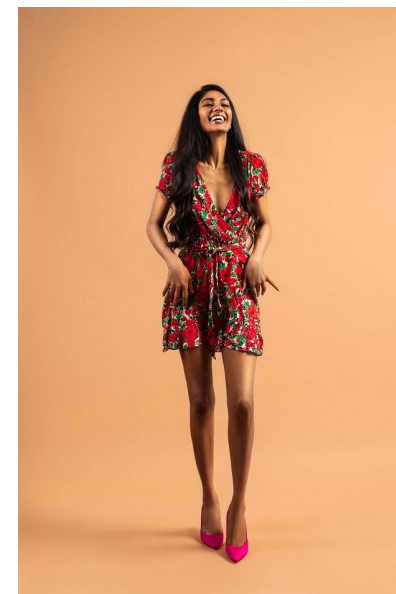

KIREN MODI

Height 175cm/5'9" Bust 79cm/31" B Waist 64cm/25" Hips 91cm/36"
Dress 36 EU/6 US/8 UK Shoe 39 EU/8 US/6 UK Hair Brown Eyes Brown

BAME

BAME Models, Studio 1a, 1 Stapleton Hall Road, London, N4 3QE
Landline: 0207 190 9612