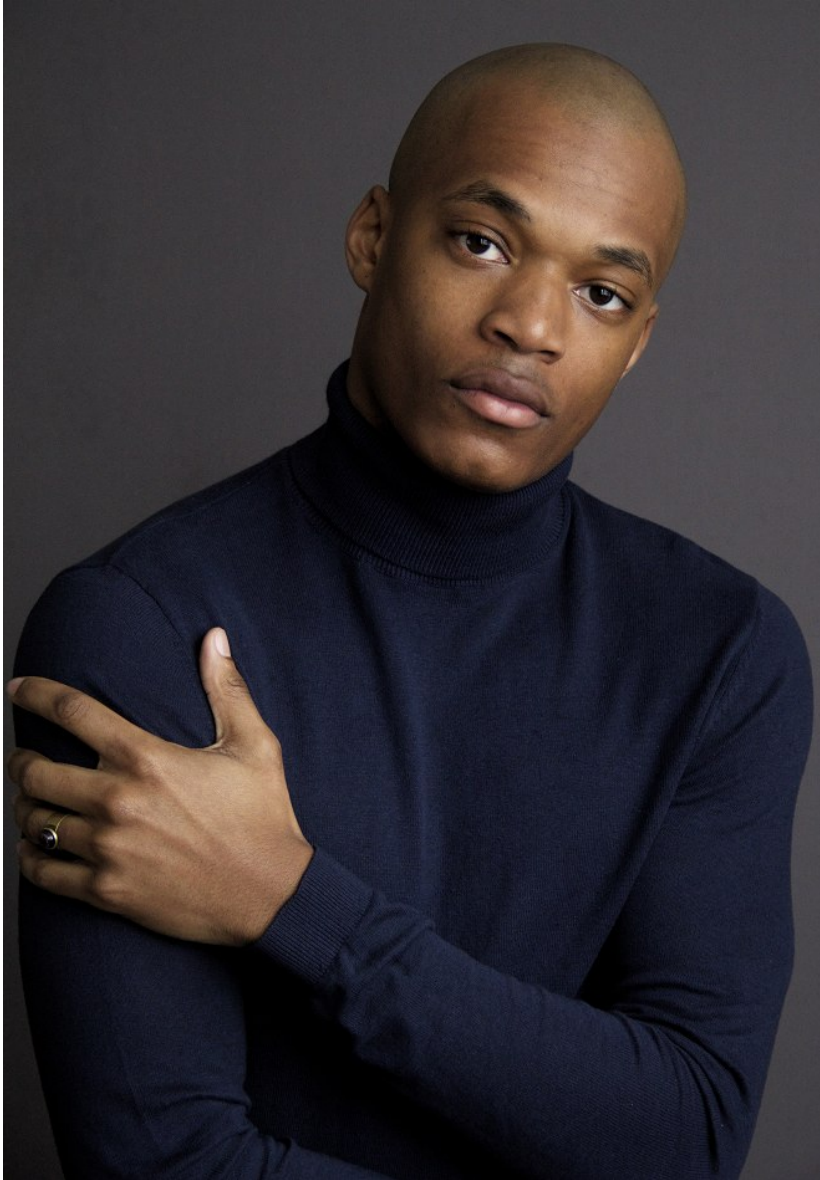

BAMEMODELS

SHELDON PHILBERT

Height 180cm/5'11" Chest 84cm/33" Waist 75cm/29.5" Collar 41cm/16" Shoe 10 UK Hair Bald Eyes Brown

BAME MODELS

SHELDON PHILBERT

Height 180cm/5'11" Chest 84cm/33" Waist 75cm/29.5" Collar 41cm/16" Shoe 10 UK Hair Bald Eyes Brown

BAME MODELS

SHELDON PHILBERT

Height 180cm/5'11" Chest 84cm/33" Waist 75cm/29.5" Collar 41cm/16" Shoe 10 UK Hair Bald Eyes Brown

BAMEMODELS

SHELDON PHILBERT

Height 180cm/5'11" Chest 84cm/33" Waist 75cm/29.5" Collar 41cm/16" Shoe 10 UK Hair Bald Eyes Brown

BAMEMODELS

SHELDON PHILBERT

Height 180cm/5'11" Chest 84cm/33" Waist 75cm/29.5" Collar 41cm/16" Shoe 10 UK Hair Bald Eyes Brown